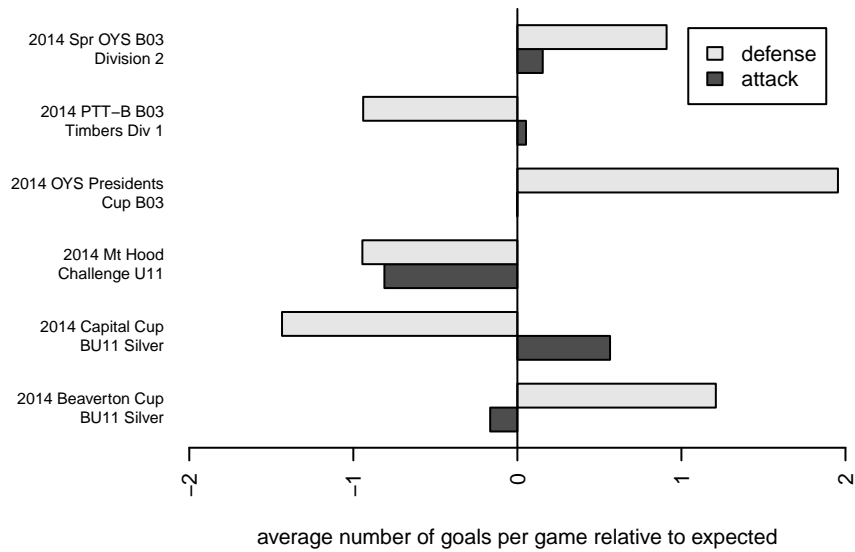

# CSC Storm White B03

Corvallis SC Storm  
 Corvallis, OR  
 B03 total strength=131  
 attack=0.15 defense=0.06  
 fall league = PTT-B B03 Timbers Div 1  
 spr league = Spr OYS B03 Div 2  
 notes= Corvallis United SC and Valley FC merged

alt names used:  
 Corvallis SC U11B White  
 Corvallis SC U11 Boys White  
 Corvallis SC 03B White  
 CSC Storm U11 Boys White  
 Corvallis SC 03B White  
 Corvallis SC 03B White

Venues played:  
 2014 Capital Cup BU11 Silver  
 2014 Beaverton Cup BU11 Silver  
 2014 Mt Hood Challenge U11  
 2014 PTT-B B03 Timbers Div 1  
 2014 OYS Presidents Cup B03  
 2014 Spr OYS B03 Division 2

**attack and defense variance (black dot)  
relative to other teams  
and top 10 in region**

**attack and defense rating  
relative to others at age  
and all opponents in last 13 months**

**Performance relative to 13 month average**