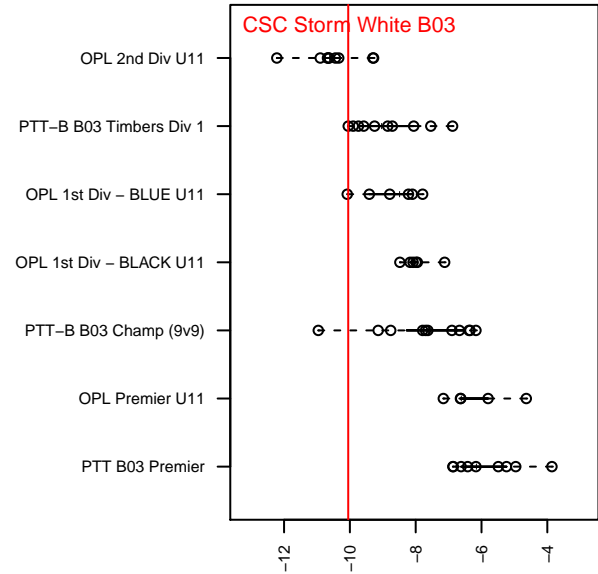

# CSC Storm White B03

Corvallis SC Storm  
 Corvallis, OR  
 B03 total strength=131  
 attack=0.15 defense=0.06  
 fall league = PTT-B B03 Timbers Div 1  
 spr league = Spr OYS B03 Div 2  
 notes= Corvallis United SC and Valley FC merged

alt names used:  
 Corvallis SC U11B White  
 Corvallis SC U11 Boys White  
 Corvallis SC 03B White  
 CSC Storm U11 Boys White  
 Corvallis SC 03B White  
 Corvallis SC 03B White

Venues played:  
 2014 Capital Cup BU11 Silver  
 2014 Beaverton Cup BU11 Silver  
 2014 Mt Hood Challenge U11  
 2014 PTT-B B03 Timbers Div 1  
 2014 OYS Presidents Cup B03  
 2014 Spr OYS B03 Division 2

**attack and defense variance (black dot)  
relative to other teams  
and top 10 in region**

**attack and defense rating  
relative to others at age  
and all opponents in last 13 months**

**Performance relative to 13 month average**