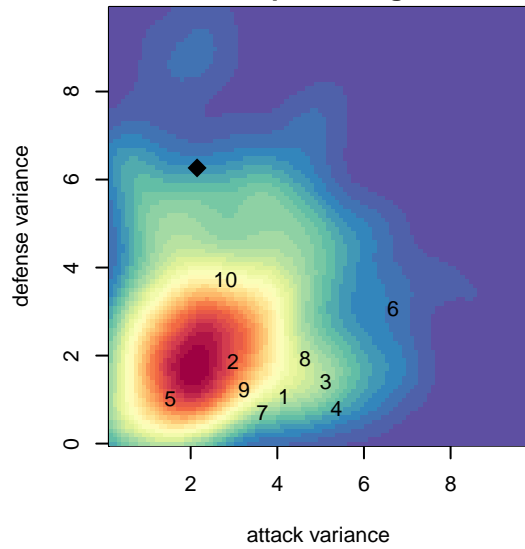

# CSC Storm White B03

Corvallis SC Storm  
 Corvallis, OR  
 B03 total strength=131  
 attack=0.15 defense=0.06  
 fall league = PTT-B B03 Timbers Div 1  
 spr league = Spr OYS B03 Div 2  
 notes= Corvallis United SC and Valley FC merged

alt names used:  
 Corvallis SC U11B White  
 Corvallis SC U11 Boys White  
 Corvallis SC 03B White  
 CSC Storm U11 Boys White  
 Corvallis SC 03B White  
 Corvallis SC 03B White

Venues played:  
 2014 Capital Cup BU11 Silver  
 2014 Beaverton Cup BU11 Silver  
 2014 Mt Hood Challenge U11  
 2014 PTT-B B03 Timbers Div 1  
 2014 OYS Presidents Cup B03  
 2014 Spr OYS B03 Division 2

**attack and defense variance (black dot)  
relative to other teams  
and top 10 in region**

**attack and defense rating  
relative to others at age  
and all opponents in last 13 months**

**Performance relative to 13 month average**