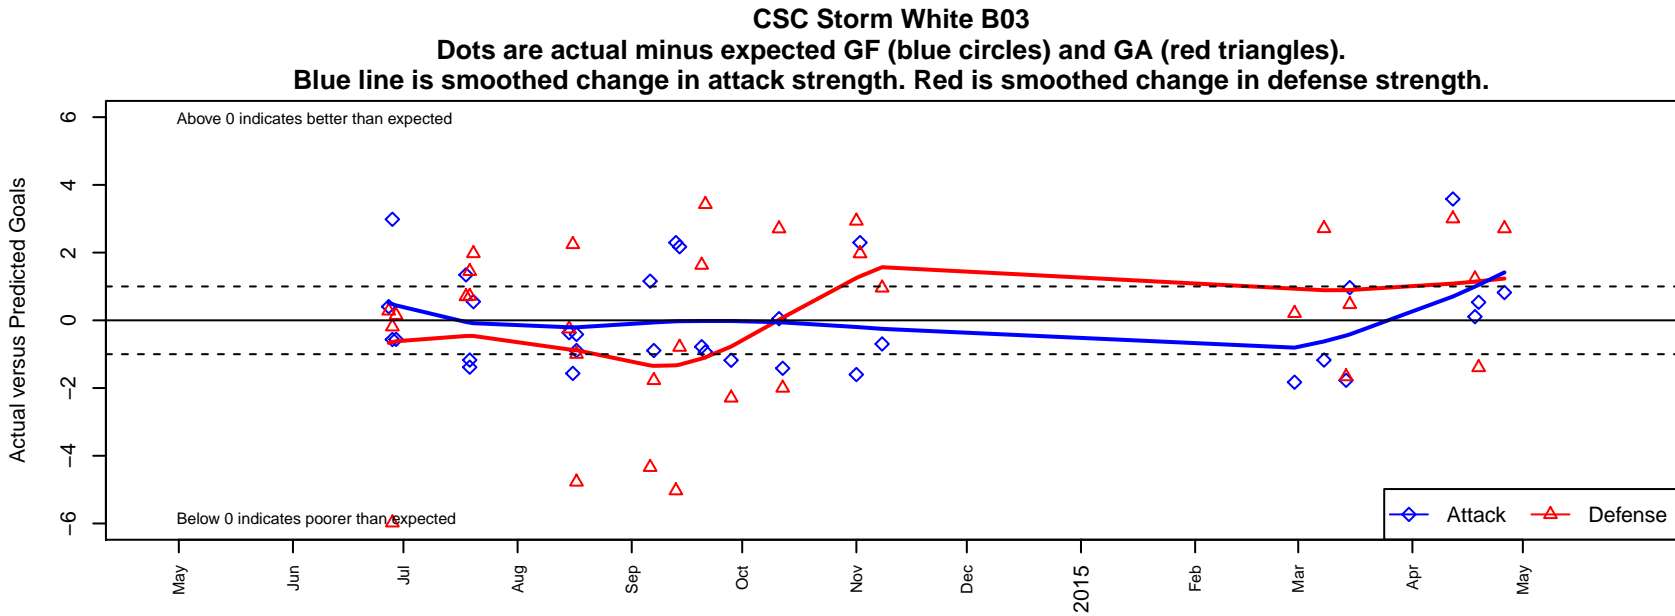

# CSC Storm White B03

Corvallis SC Storm  
 Corvallis, OR  
 B03 total strength=131  
 attack=0.15 defense=0.06  
 fall league = PTT-B B03 Timbers Div 1  
 spr league = Spr OYS B03 Div 2  
 notes= Corvallis United SC and Valley FC merged

**attack and defense variance (black dot)  
relative to other teams  
and top 10 in region**

**attack and defense rating  
relative to others at age  
and all opponents in last 13 months**

**Performance relative to 13 month average**